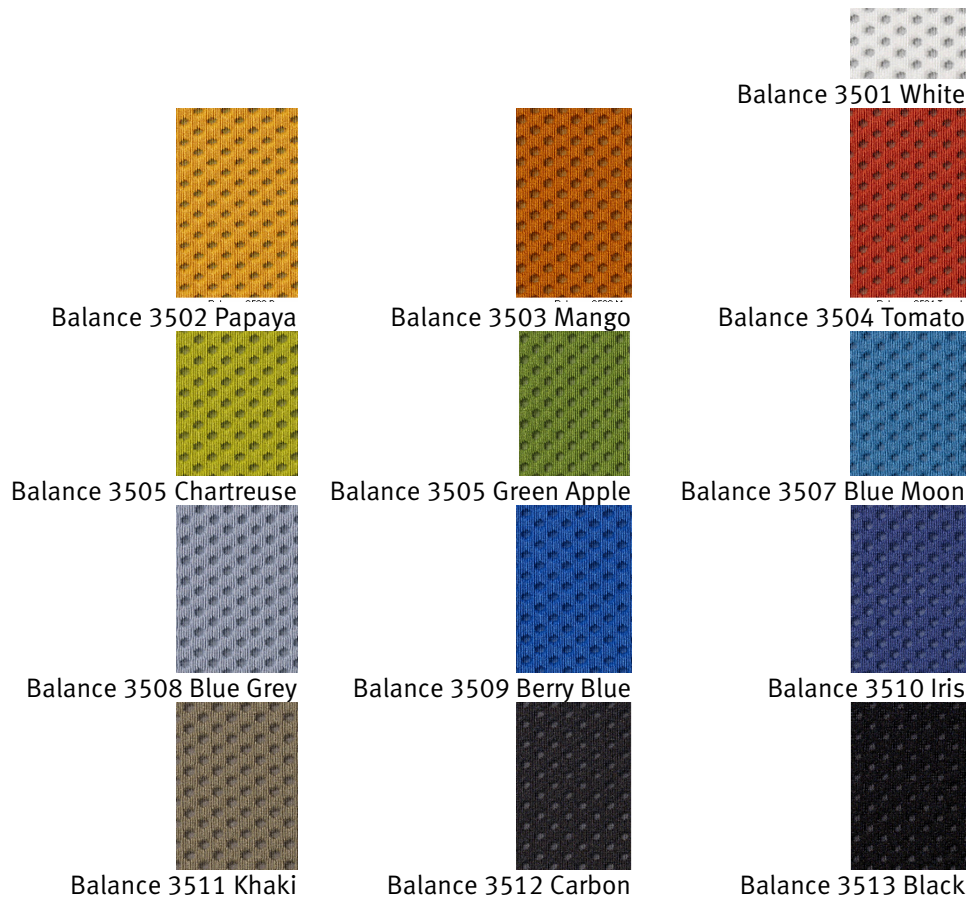

Embody™ Chair Textile Colours – Balance

Balance was created especially for Embody. Choose from the 13 colours shown.

Herman Miller Authorized UK Dealer
Space Efficient Interiors Ltd
PO Box 5493
Bletchley
Milton Keynes
Tel: 01908 648284 Fax: 01908 639939
email: sales@spaceff.com
www.spaceff.co.uk